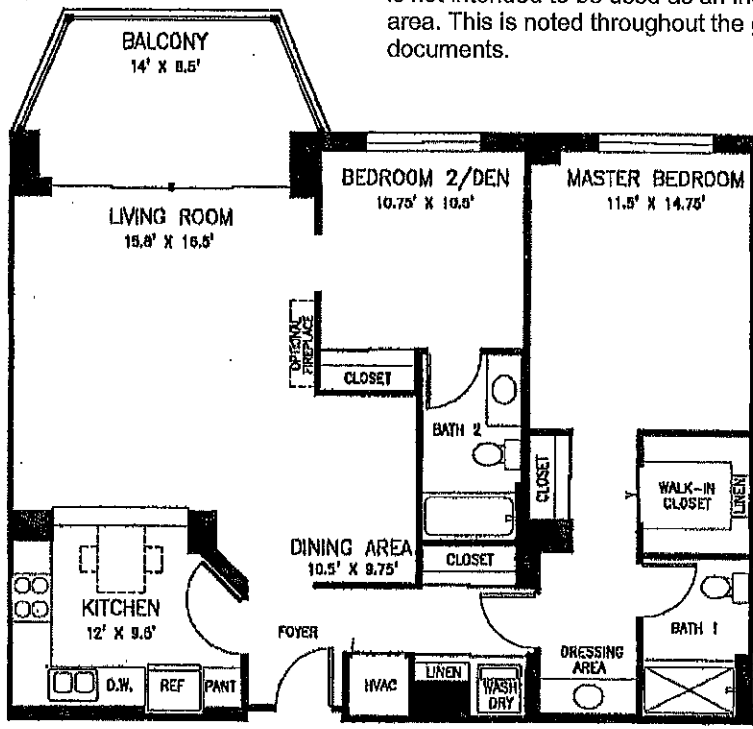

Please Note: The balcony is a limited common element that is not waterproof and is not intended to be used as an indoor living area. This is noted throughout the governing documents.

NOTE: ALL ROOM SIZES AND AREAS ARE APPROXIMATE AND SUBJECT TO CHANGE.

KEY PLAN 

2 BEDROOMS, 2 BATHS, TYPE C
1,090 SQ. FT. TIER 17

THE OVERLOOK

PHASE A

AT LEISURE WORLD
SILVER SPRING, MONTGOMERY COUNTY, MARYLAND
UNIT 117 HAS A SPECIAL BALCONY

Please Note: The balcony is a limited common element that is not waterproof and is not intended to be used as an indoor living area. This is noted throughout the governing documents.

NOTE: ALL ROOM SIZES AND AREAS ARE APPROXIMATE AND SUBJECT TO CHANGE.

2 BEDROOMS, LIBRARY, 2 BATHS, TYPE KK
1,510 SQ. FT. TIER 18

THE OVERLOOK

PHASE A

AT LEISURE WORLD
SILVER SPRING, MONTGOMERY COUNTY, MARYLAND
UNIT 118 HAS A SPECIAL BALCONY