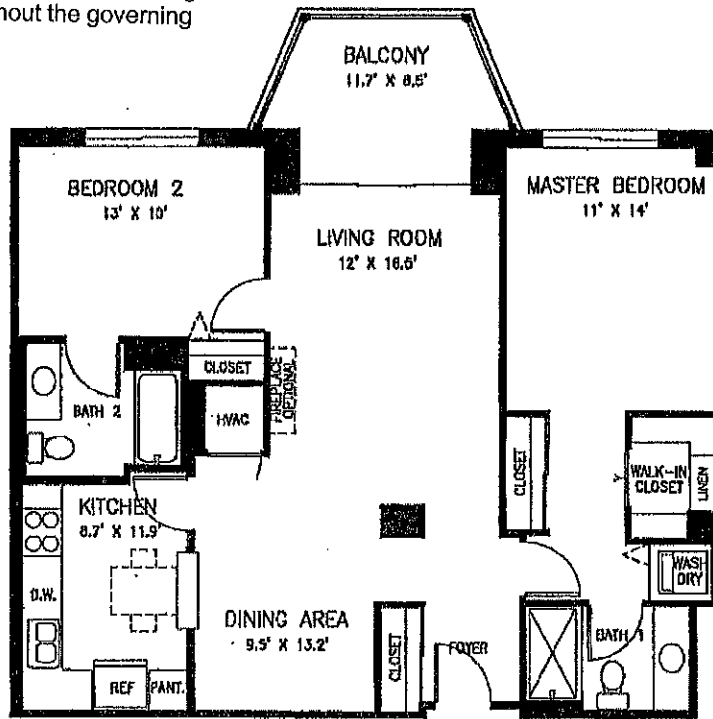

0 1 2 4 6 FT.

2 BEDROOMS, 2 BATHS, TYPE G-12
1,325 SQ. FT. TIER 12

THE OVERLOOK

PHASE B

AT LEISURE WORLD
SILVER SPRING, MONTGOMERY COUNTY, MARYLAND
UNITS G-112, G-912, & G-1012 HAVE SPECIAL BALCONIES

Please Note: The balcony is a limited common element that is not waterproof and is not intended to be used as an indoor living area. This is noted throughout the governing documents.

NOTE: ALL ROOM SIZES AND AREAS ARE APPROXIMATE AND SUBJECT TO CHANGE.

2 BEDROOMS, 2 BATHS, TYPE B
1,035 SQ. FT. TIERS 16 AND 19

THE OVERLOOK

PHASE A

AT LEISURE WORLD
SILVER SPRING, MONTGOMERY COUNTY, MARYLAND
UNITS 116, 119, 719, 819, AND 919
HAVE SPECIAL BALCONIES

Please Note: The balcony is a limited common element that is not waterproof and is not intended to be used as an indoor living area. This is noted throughout the governing documents.

NOTE: ALL ROOM SIZES AND AREAS ARE APPROXIMATE AND SUBJECT TO CHANGE.

KEY PLAN 

2 BEDROOMS, 2 BATHS, TYPE C
1,090 SQ. FT. TIER 17

THE OVERLOOK

PHASE A

AT LEISURE WORLD
SILVER SPRING, MONTGOMERY COUNTY, MARYLAND
UNIT 117 HAS A SPECIAL BALCONY

Please Note: The balcony is a limited common element that is not waterproof and is not intended to be used as an indoor living area. This is noted throughout the governing documents.