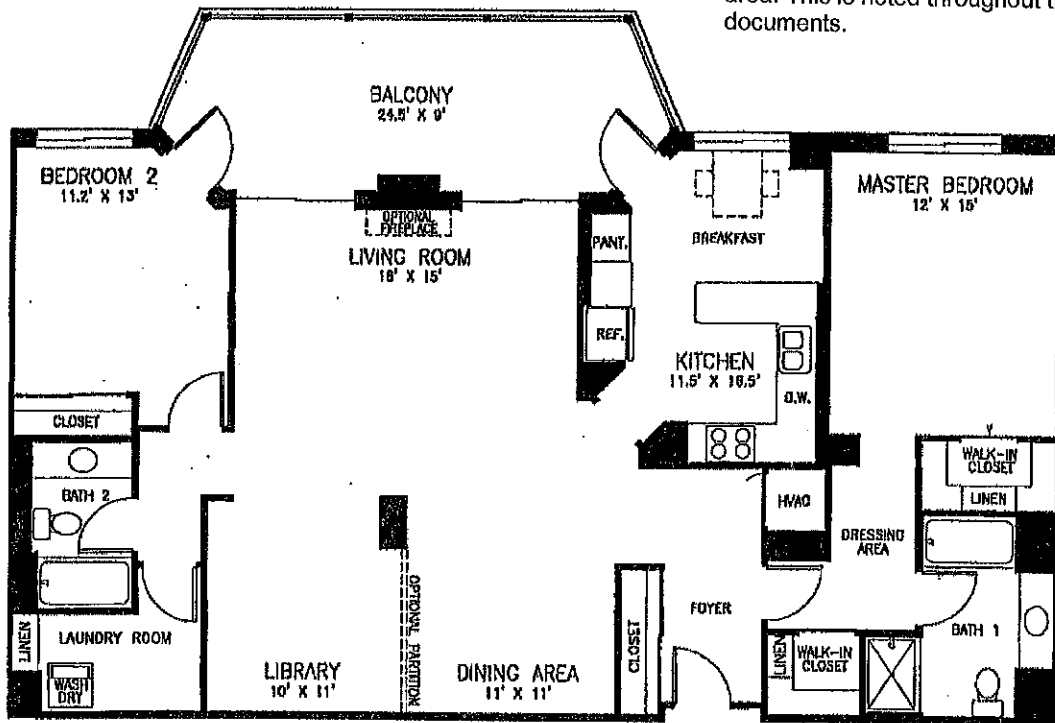

3 BEDROOMS, 2 BATHS, POWDER ROOM, TYPE L
1,735 SQ. FT. TIER 21

THE OVERLOOK

PHASE A

AT LEISURE WORLD
SILVER SPRING, MONTGOMERY COUNTY, MARYLAND
UNITS 921 AND 1021 HAVE AN ADDITIONAL
BALCONY OFF THE MASTER BEDROOM
UNIT 121 HAS A WALK-OUT TERRACE

Please Note: The balcony is a limited common element that is not waterproof and is not intended to be used as an indoor living area. This is noted throughout the governing documents.

NOTE: ALL ROOM SIZES AND AREAS ARE APPROXIMATE AND SUBJECT TO CHANGE.

2 BEDROOMS, LIBRARY, 2 BATHS, TYPE Q
1,520 SQ. FT. TIER 22

THE OVERLOOK

PHASE A

AT LEISURE WORLD
SILVER SPRING, MONTGOMERY COUNTY, MARYLAND
UNIT 122 HAS A WALK-OUT TERRACE

Please Note: The balcony is a limited common element that is not waterproof and is not intended to be used as an indoor living area. This is noted throughout the governing documents.

NOTE: ALL ROOM SIZES AND AREAS ARE APPROXIMATE AND SUBJECT TO CHANGE.

1 BEDROOM, 1 BATH, POWDER ROOM, TYPE A
930 SQ. FT. TIER 23

THE OVERLOOK

PHASE A

AT LEISURE WORLD
SILVER SPRING, MONTGOMERY COUNTY, MARYLAND
UNITS 523 AND 623 HAVE SPECIAL BALCONIES
UNIT 123 HAS A WALK-OUT TERRACE