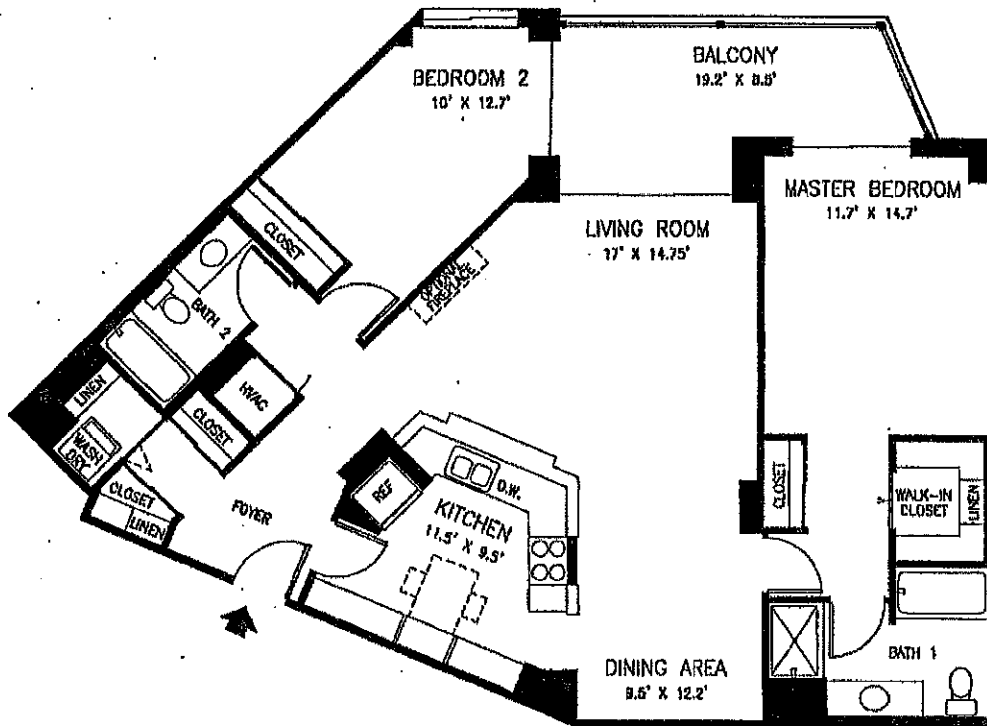

NOTE: ALL ROOM SIZES AND AREAS ARE APPROXIMATE AND SUBJECT TO CHANGE.

1 BEDROOM, 1 BATH, POWDER ROOM, TYPE A
930 SQ. FT. TIER 23

THE OVERLOOK

PHASE A

AT LEISURE WORLD
SILVER SPRING, MONTGOMERY COUNTY, MARYLAND
UNITS 523 AND 623 HAVE SPECIAL BALCONIES
UNIT 123 HAS A WALK-OUT TERRACE

Please Note: The balcony is a limited common element that is not waterproof and is not intended to be used as an indoor living area. This is noted throughout the governing documents.

NOTE: ALL ROOM SIZES AND AREAS ARE APPROXIMATE AND SUBJECT TO CHANGE.

KEY PLAN 

2 BEDROOMS, 2 BATHS, TYPE EE
1,242 SQ. FT. TIER 24

THE OVERLOOK PHASE A

AT LEISURE WORLD
SILVER SPRING, MONTGOMERY COUNTY, MARYLAND
UNIT 124 HAS A WALK-OUT TERRACE

Please Note: The balcony is a limited common element that is not waterproof and is not intended to be used as an indoor living area. This is noted throughout the governing documents.

NOTE: ALL ROOM SIZES AND AREAS ARE APPROXIMATE AND SUBJECT TO CHANGE.

2 BEDROOMS, LIBRARY, 2 BATHS, TYPE K
1,520 SQ. FT. TIER 26

THE OVERLOOK

PHASE A

AT LEISURE WORLD
SILVER SPRING, MONTGOMERY COUNTY, MARYLAND
UNIT 126 HAS A WALK-OUT TERRACE