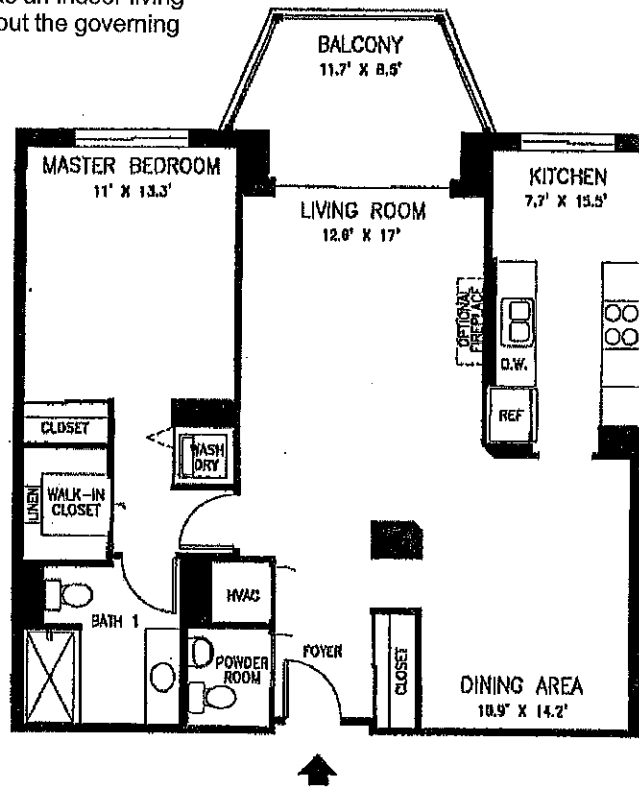

2 BEDROOMS, LIBRARY, 2 BATHS, TYPE Q
1,520 SQ. FT. TIER 22

THE OVERLOOK

PHASE A

AT LEISURE WORLD
SILVER SPRING, MONTGOMERY COUNTY, MARYLAND
UNIT 122 HAS A WALK-OUT TERRACE

Please Note: The balcony is a limited common element that is not waterproof and is not intended to be used as an indoor living area. This is noted throughout the governing documents.

NOTE: ALL ROOM SIZES AND AREAS ARE APPROXIMATE AND SUBJECT TO CHANGE.

1 BEDROOM, 1 BATH, POWDER ROOM, TYPE A
930 SQ. FT. TIER 23

THE OVERLOOK

PHASE A

AT LEISURE WORLD
SILVER SPRING, MONTGOMERY COUNTY, MARYLAND
UNITS 523 AND 623 HAVE SPECIAL BALCONIES
UNIT 123 HAS A WALK-OUT TERRACE

Please Note: The balcony is a limited common element that is not waterproof and is not intended to be used as an indoor living area. This is noted throughout the governing documents.

NOTE: ALL ROOM SIZES AND AREAS ARE APPROXIMATE AND SUBJECT TO CHANGE.

KEY PLAN 

2 BEDROOMS, 2 BATHS, TYPE EE
1,242 SQ. FT. TIER 24

THE OVERLOOK PHASE A

AT LEISURE WORLD
SILVER SPRING, MONTGOMERY COUNTY, MARYLAND
UNIT 124 HAS A WALK-OUT TERRACE

Please Note: The balcony is a limited common element that is not waterproof and is not intended to be used as an indoor living area. This is noted throughout the governing documents.