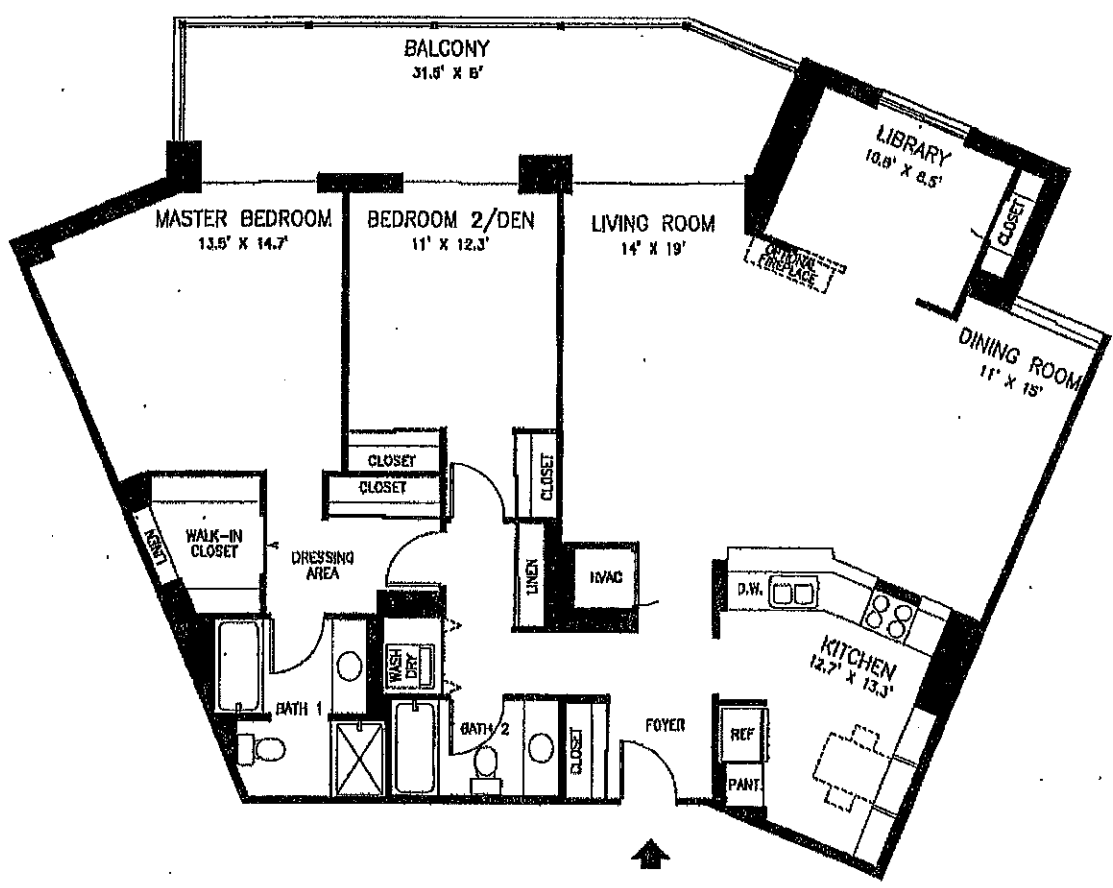

KEY PLAN 

2 BEDROOMS, 2 BATHS, TYPE C
1,090 SQ. FT. TIER 17

THE OVERLOOK

PHASE A

AT LEISURE WORLD
SILVER SPRING, MONTGOMERY COUNTY, MARYLAND
UNIT 117 HAS A SPECIAL BALCONY

Please Note: The balcony is a limited common element that is not waterproof and is not intended to be used as an indoor living area. This is noted throughout the governing documents.

NOTE: ALL ROOM SIZES AND AREAS ARE APPROXIMATE AND SUBJECT TO CHANGE.

2 BEDROOMS, LIBRARY, 2 BATHS, TYPE KK
1,510 SQ. FT. TIER 18

THE OVERLOOK

PHASE A

AT LEISURE WORLD
SILVER SPRING, MONTGOMERY COUNTY, MARYLAND
UNIT 118 HAS A SPECIAL BALCONY

Please Note: The balcony is a limited common element that is not waterproof and is not intended to be used as an indoor living area. This is noted throughout the governing documents.

NOTE: ALL ROOM SIZES AND AREAS ARE APPROXIMATE AND SUBJECT TO CHANGE.