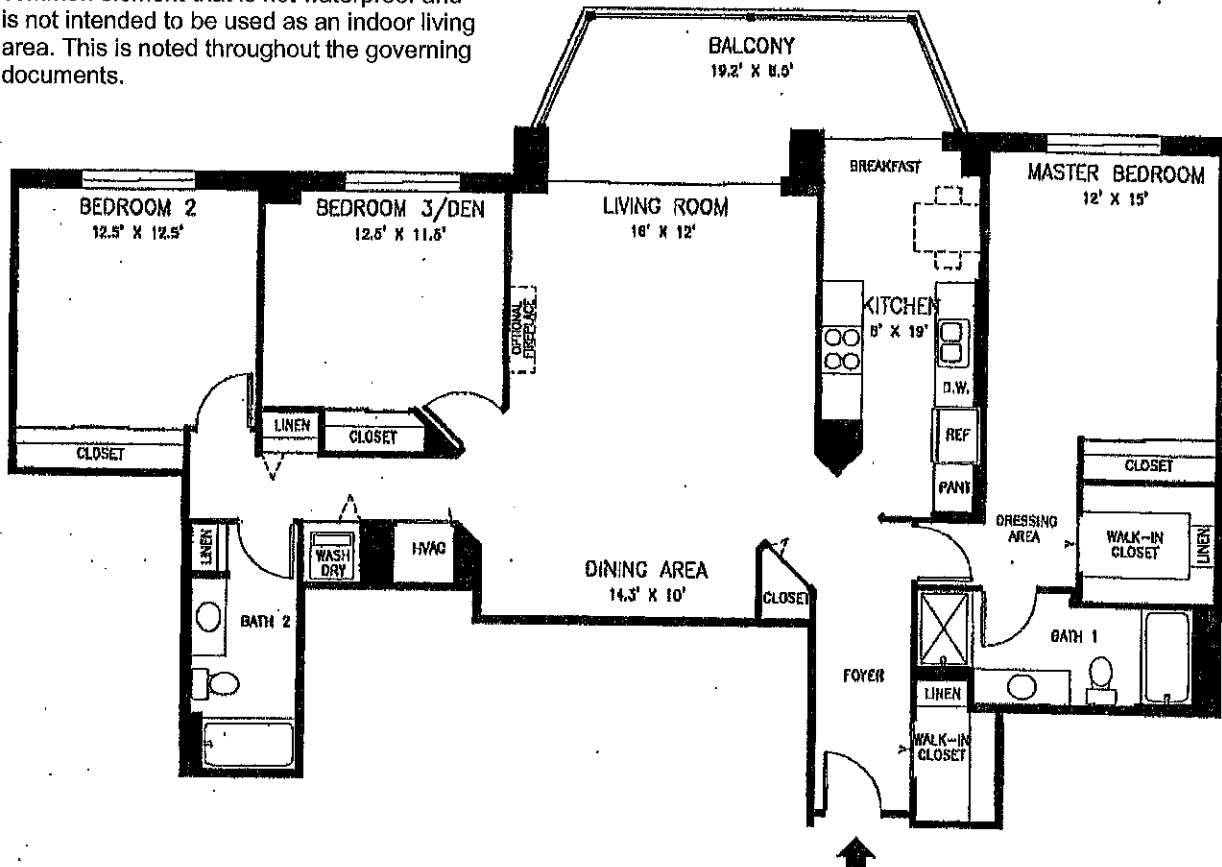

2 BEDROOMS, 2 BATHS, TYPE P
1,285 SQ. FT. UNIT 101

THE OVERLOOK

PHASE B

AT LEISURE WORLD
SILVER SPRING, MONTGOMERY COUNTY, MARYLAND

Please Note: The balcony is a limited common element that is not waterproof and is not intended to be used as an indoor living area. This is noted throughout the governing documents.

NOTE: ALL ROOM SIZES AND AREAS ARE APPROXIMATE AND SUBJECT TO CHANGE.

3 BEDROOMS, 2 BATHS, TYPE M
1,544 SQ. FT. TIER 1

THE OVERLOOK PHASE B

AT LEISURE WORLD
SILVER SPRING, MONTGOMERY COUNTY, MARYLAND
UNITS M-901 AND M-1001 HAVE SPECIAL BALCONIES
SEE TYPE P PLAN FOR UNIT 101

Please Note: The balcony is a limited common element that is not waterproof and is not intended to be used as an indoor living area. This is noted throughout the governing documents.

NOTE: ALL ROOM SIZES AND AREAS ARE APPROXIMATE AND SUBJECT TO CHANGE.

2 BEDROOMS, LIBRARY, 2 BATHS, TYPE Q
1,520 SQ. FT. TIERS 5, 8, & 9 AS SHOWN

THE OVERLOOK PHASE B

AT LEISURE WORLD
SILVER SPRING, MONTGOMERY COUNTY, MARYLAND
UNITS 505, 605, 108, 508, 608, 109, 709, 809,
AND 909 HAVE SPECIAL BALCONIES
UNIT Q-105 HAS A WALK-OUT TERRACE