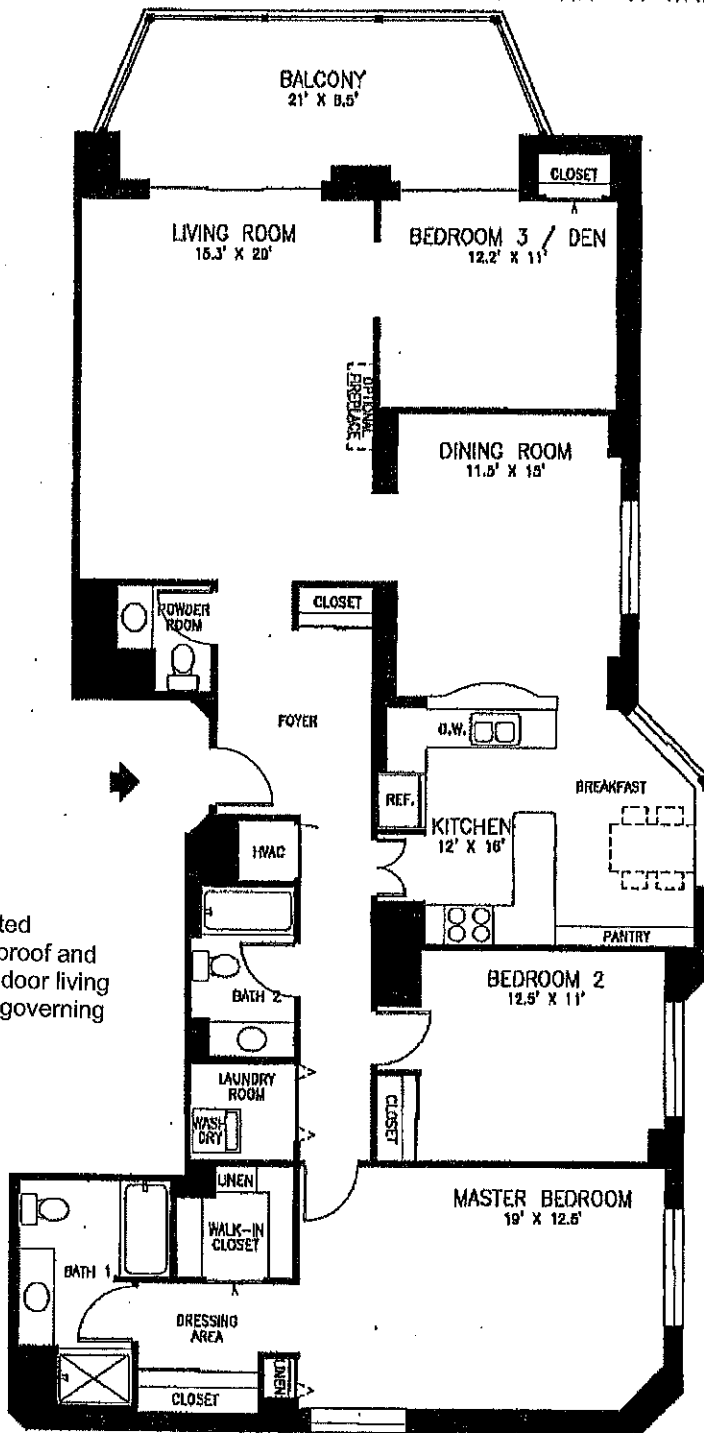

PHASE A PHASE B

3 BEDROOMS, 2 BATHS, POWDER ROOM, TYPE L
1,735 SQ. FT. TIER 7

THE OVERLOOK PHASE B

AT LEISURE WORLD
SILVER SPRING, MONTGOMERY COUNTY, MARYLAND
UNITS L-907 AND L-1007 HAVE AN ADDITIONAL
BALCONY OFF THE MASTER BEDROOM
UNIT L-107 HAS A WALK-OUT TERRACE

KEY PLAN

Please Note: The balcony is a limited common element that is not waterproof and is not intended to be used as an indoor living area. This is noted throughout the governing documents.

NOTE: ALL ROOM SIZES AND AREAS ARE APPROXIMATE AND SUBJECT TO CHANGE.

0 1 2 4 6 FT.