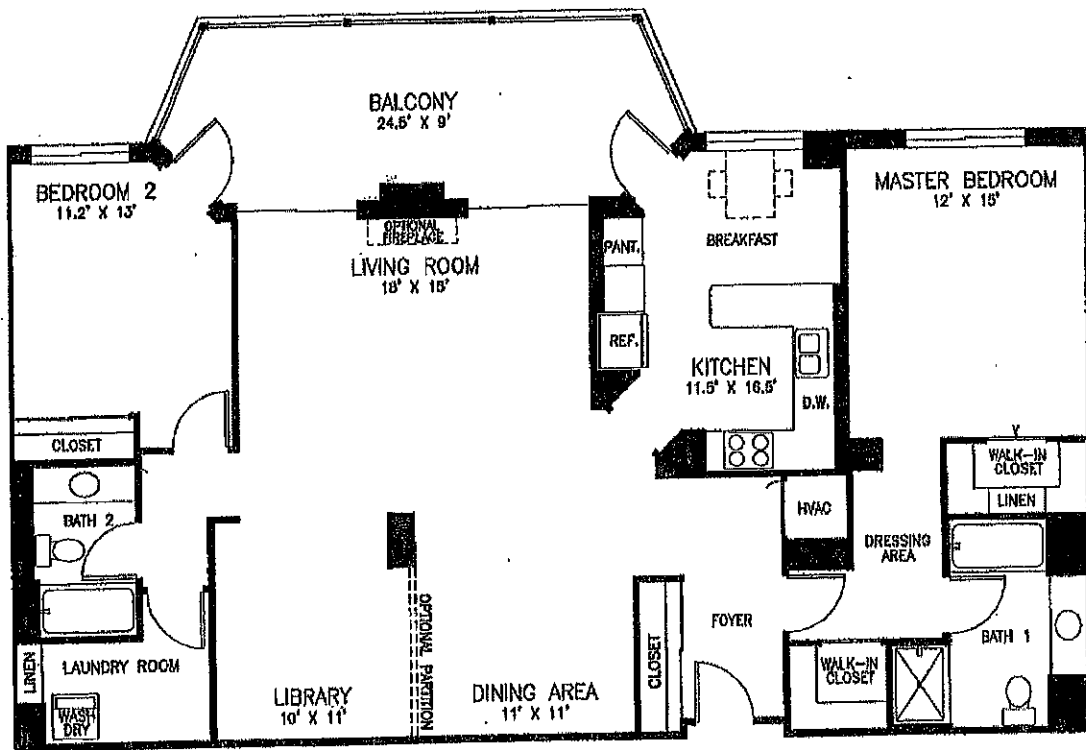

NOTE: ALL ROOM SIZES AND AREAS ARE APPROXIMATE