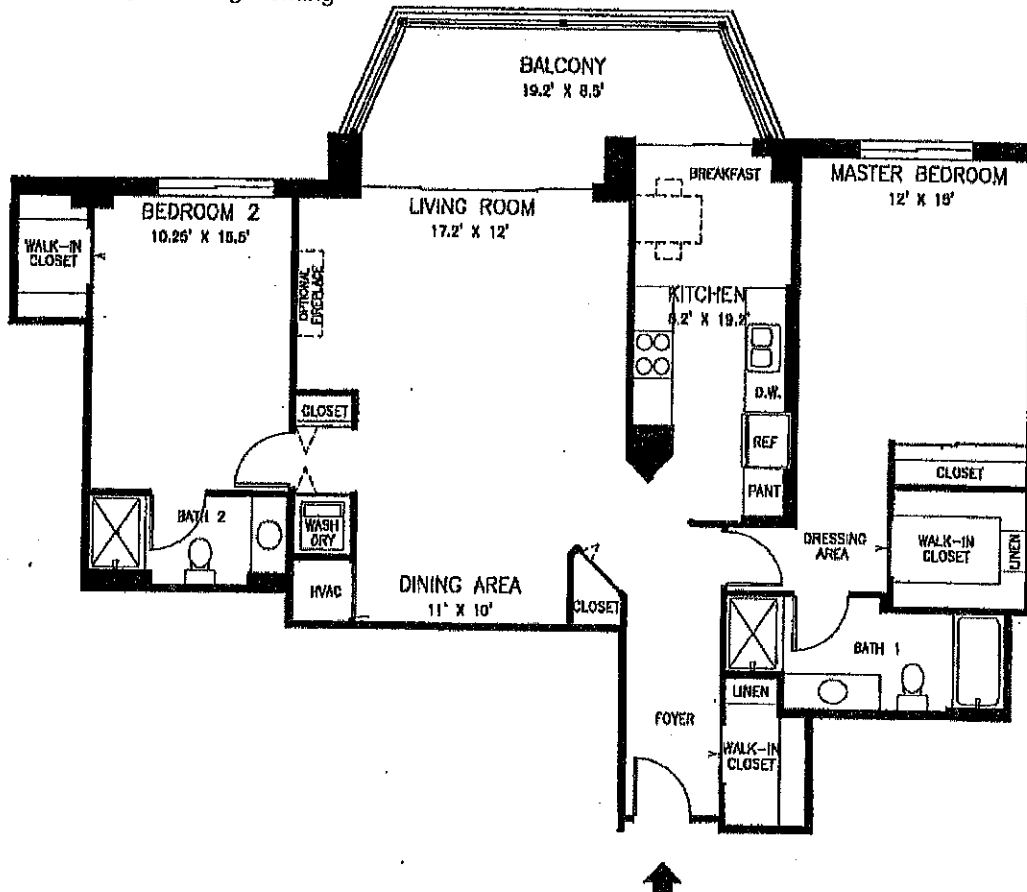

2 BEDROOMS, 2 BATHS, TYPE P
1,285 SQ. FT. UNIT 101

THE OVERLOOK

PHASE B

AT LEISURE WORLD
SILVER SPRING, MONTGOMERY COUNTY, MARYLAND

Please Note: The balcony is a limited common element that is not waterproof and is not intended to be used as an indoor living area. This is noted throughout the governing documents.

NOTE: ALL ROOM SIZES AND AREAS ARE APPROXIMATE AND SUBJECT TO CHANGE.

3 BEDROOMS, 2 BATHS, TYPE M
1,544 SQ. FT. TIER 1

THE OVERLOOK PHASE B

AT LEISURE WORLD
SILVER SPRING, MONTGOMERY COUNTY, MARYLAND
UNITS M-901 AND M-1001 HAVE SPECIAL BALCONIES
SEE TYPE P PLAN FOR UNIT 101

Please Note: The balcony is a limited common element that is not waterproof and is not intended to be used as an indoor living area. This is noted throughout the governing documents.

NOTE: ALL ROOM SIZES AND AREAS ARE APPROXIMATE AND SUBJECT TO CHANGE.