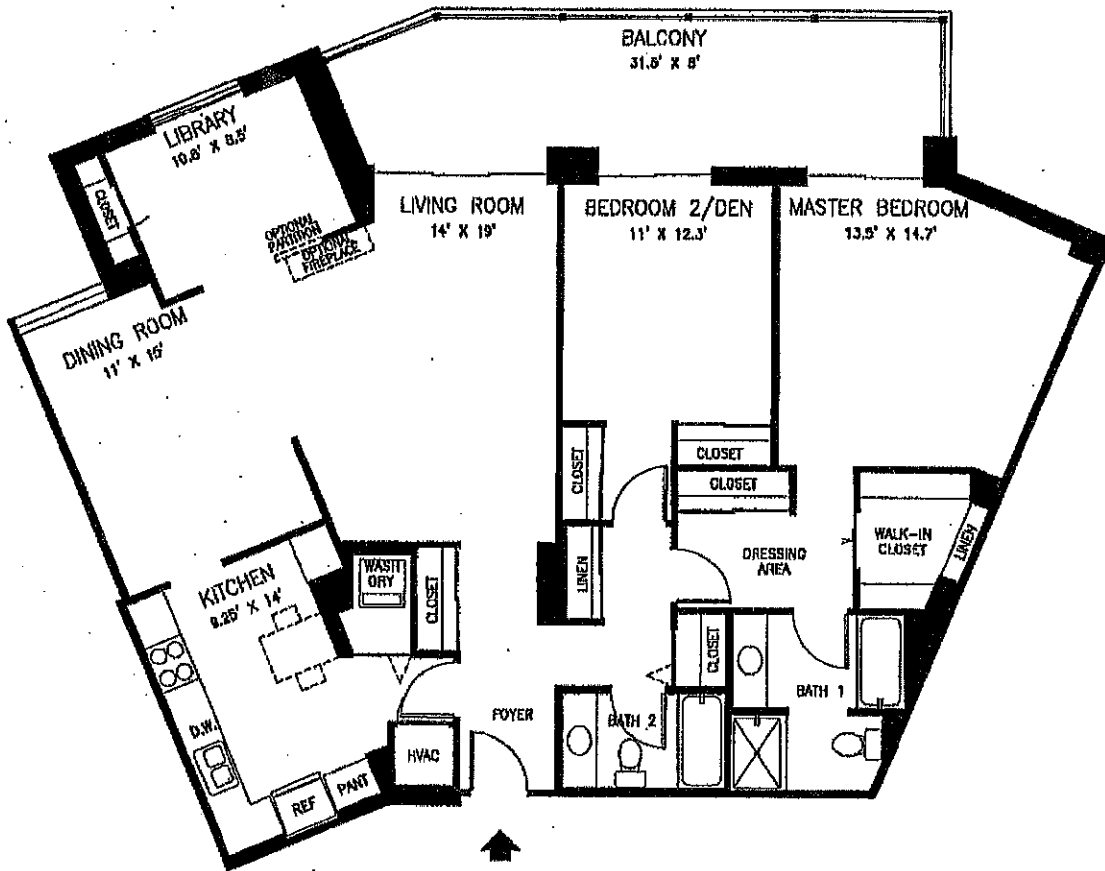

KEY PLAN 

2 BEDROOMS, 2 BATHS, TYPE EE
1,242 SQ. FT. TIER 24

THE OVERLOOK PHASE A

AT LEISURE WORLD
SILVER SPRING, MONTGOMERY COUNTY, MARYLAND
UNIT 124 HAS A WALK-OUT TERRACE

Please Note: The balcony is a limited common element that is not waterproof and is not intended to be used as an indoor living area. This is noted throughout the governing documents.

NOTE: ALL ROOM SIZES AND AREAS ARE APPROXIMATE AND SUBJECT TO CHANGE.

2 BEDROOMS, LIBRARY, 2 BATHS, TYPE K
1,520 SQ. FT. TIER 26

THE OVERLOOK

PHASE A

AT LEISURE WORLD
SILVER SPRING, MONTGOMERY COUNTY, MARYLAND
UNIT 126 HAS A WALK-OUT TERRACE

Please Note: The balcony is a limited common element that is not waterproof and is not intended to be used as an indoor living area. This is noted throughout the governing documents.

NOTE: ALL ROOM SIZES AND AREAS ARE APPROXIMATE AND SUBJECT TO CHANGE.