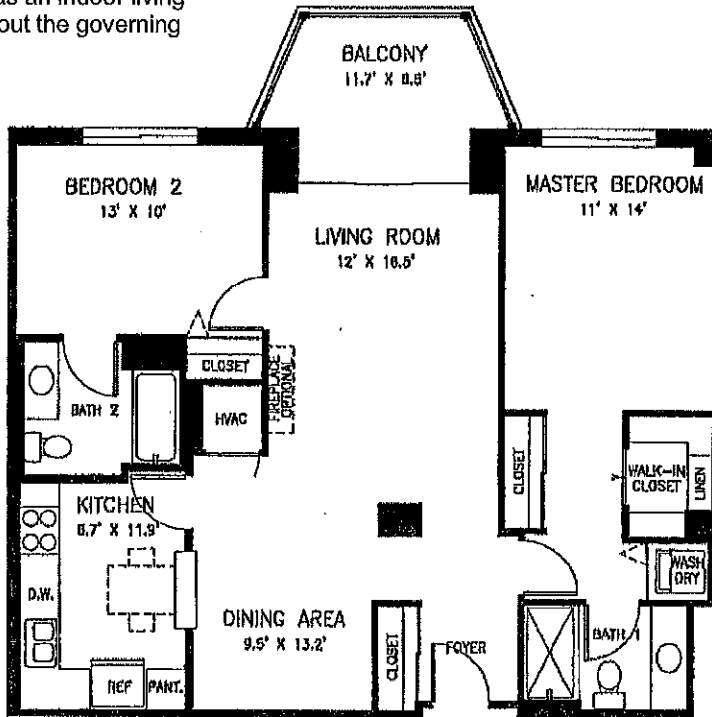

2 BEDROOMS, LIBRARY, 2 BATHS, TYPE Q
1,520 SQ. FT. TIERS 5, 8, & 9 AS SHOWN

THE OVERLOOK PHASE B

AT LEISURE WORLD
SILVER SPRING, MONTGOMERY COUNTY, MARYLAND
UNITS 505, 605, 108, 508, 608, 109, 709, 809,
AND 909 HAVE SPECIAL BALCONIES
UNIT Q-105 HAS A WALK-OUT TERRACE

Please Note: The balcony is a limited common element that is not waterproof and is not intended to be used as an indoor living area. This is noted throughout the governing documents.

NOTE: ALL ROOM SIZES AND AREAS ARE APPROXIMATE

2 BEDROOMS, 2 BATHS, TYPE B
 1,035 SQ. FT. TIERS 6 & 10 AS SHOWN

THE OVERLOOK

PHASE B

AT LEISURE WORLD
 SILVER SPRING, MONTGOMERY COUNTY, MARYLAND
 UNIT B-110 HAS A SPECIAL BALCONY
 UNIT B-106 HAS A WALK-OUT TERRACE

Please Note: The balcony is a limited common element that is not waterproof and is not intended to be used as an indoor living area. This is noted throughout the governing documents.

NOTE: ALL ROOM SIZES AND AREAS ARE APPROXIMATE AND SUBJECT TO CHANGE.