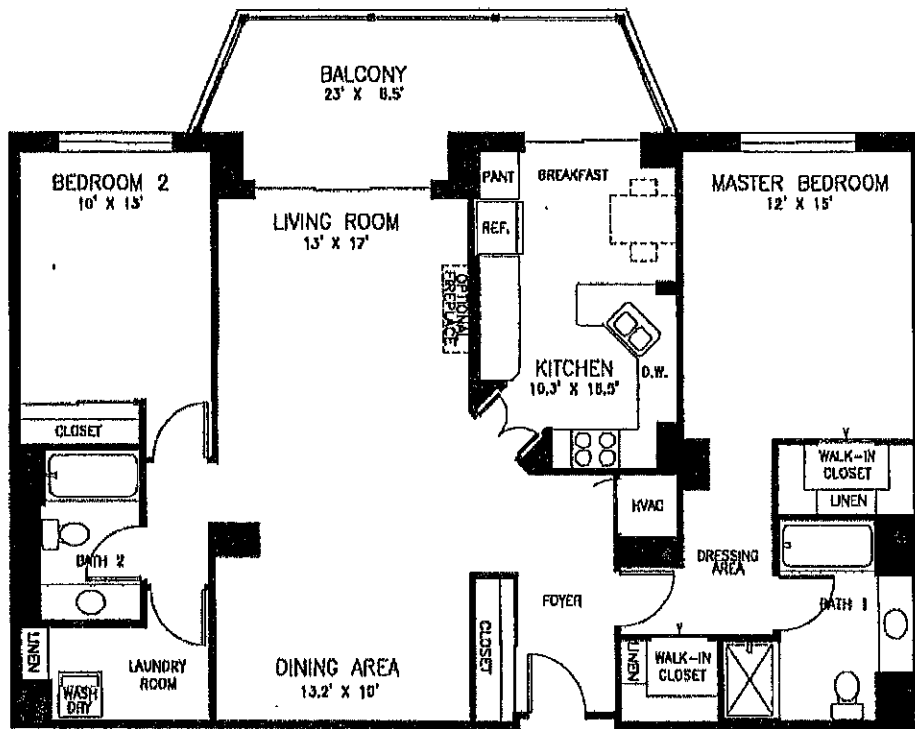

NOTE: ALL ROOM SIZES AND AREAS ARE APPROXIMATE AND SUBJECT TO CHANGE.